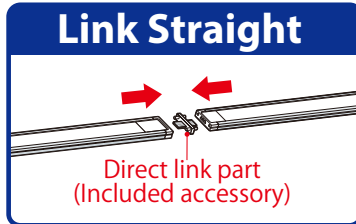

Link and extend light

Just plug in, and link easily! Able to link with either color.

※ Unable to link with non-touch switch type.

■ Body size (approx.)

30cm

60cm

Arrange the connection according to your usage scene.