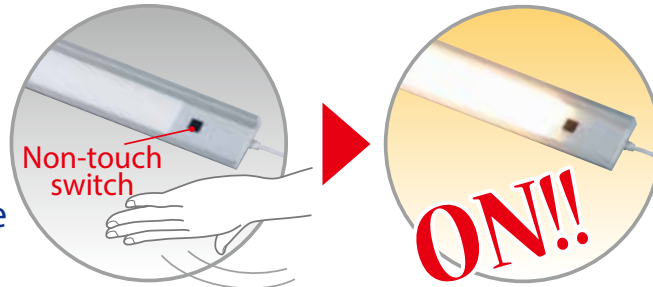

Warm White

● Easily set up

No construction needed - Easy set up

Easily set up with these accessories

○ Magnet attachment ○ Double-sided tape ○ Wood screws

● Link and extend

Linkable Parts

**Straight places,
and corners**

※ Unable to use
for non-touch
switch type

● Selectable size (approx.)

30cm 60cm

Slim design, bright even light

Light guiding panel ables slim, bright, even light!

Energy-saving LED

Energy-saving economic LED

Non-touch Switch

Wave hand over the switch and turn light ON/OFF

Recommended for kitchen, wash basin, or places where your hands get wet or dirty

■ Body size (approx.)

30cm

60cm

90cm

NOT Linkable