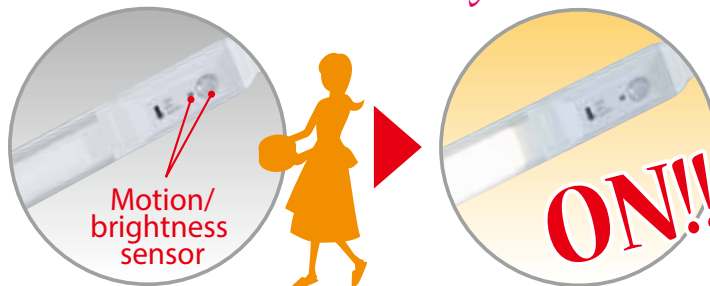

※ Unable to use
for non-touch
switch type

● Selectable size (approx.)

30cm 60cm

Slim design, bright even light

Light guiding panel ables slim, bright, even light!

Energy-saving LED

Energy-saving economic LED

Non-touch Switch

Wave hand over the switch and turn light ON/OFF

Recommended for kitchen, wash basin, or places where your hands get wet or dirty

■ Body size (approx.)

30cm

60cm

90cm

NOT Linkable

■ Specification

Model number	ALT-1030IR(D)	ALT-1030IR(L)	ALT-1060IR(D)	ALT-1060IR(L)	ALT-1090IR(D)	ALT-1090IR(L)
Usage power	5.0W		9.0W		14.0W	
AC adapter accessory	Input AC 100-240V 50/60Hz 0.5A Output DC24V 0.62A Cord length approx. 1.8m					
LED color	Daylight	Warm white	Daylight	Warm white	Daylight	Warm white
Lumens	260 lm	240 lm	550 lm	510 lm	920 lm	850 lm
Lux (under 1m)	90lx	80 lx	185 lx	170 lx	280 lx	260 lx
Ra	80					
Usage temp.	5~35°C					
Size	W300xH30xD8(mm)		W600xH30xD8(mm)		W900xH30xD8(mm)	
Weight	Approx. 65g		Approx. 115g		Approx. 165g	
Cord length	0.5m					
Accessory	<ul style="list-style-type: none"> ● Exclusive AC Adapter ● Wooden screws for magnet attachment (Small x 2, Big x 2) ● Double-sided tape x 2 ● Magnet attachment x 2 ● Sleeves x 2 					

Turn light ON/OFF without touching the switch

Motion/ Brightness Sensor

Detects motion in the dark and automatically turns ON/OFF

Recommended near hallways, closets, storage, or when your hands are full

■ Body size (approx.)