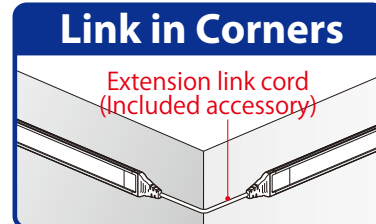

There are 2 brightness levels which you can adjust to your preference. You can also adjust from the switch of the main unit.

Linkable Part

In a straight line or even in corners, many ideas, variety of ways to use.

Link and extend light

Just plug in, and link easily! Able to link with either color.

※ Unable to link with non-touch switch type.

■ Body size (approx.)

30cm

60cm

Arrange the connection according to your usage scene.