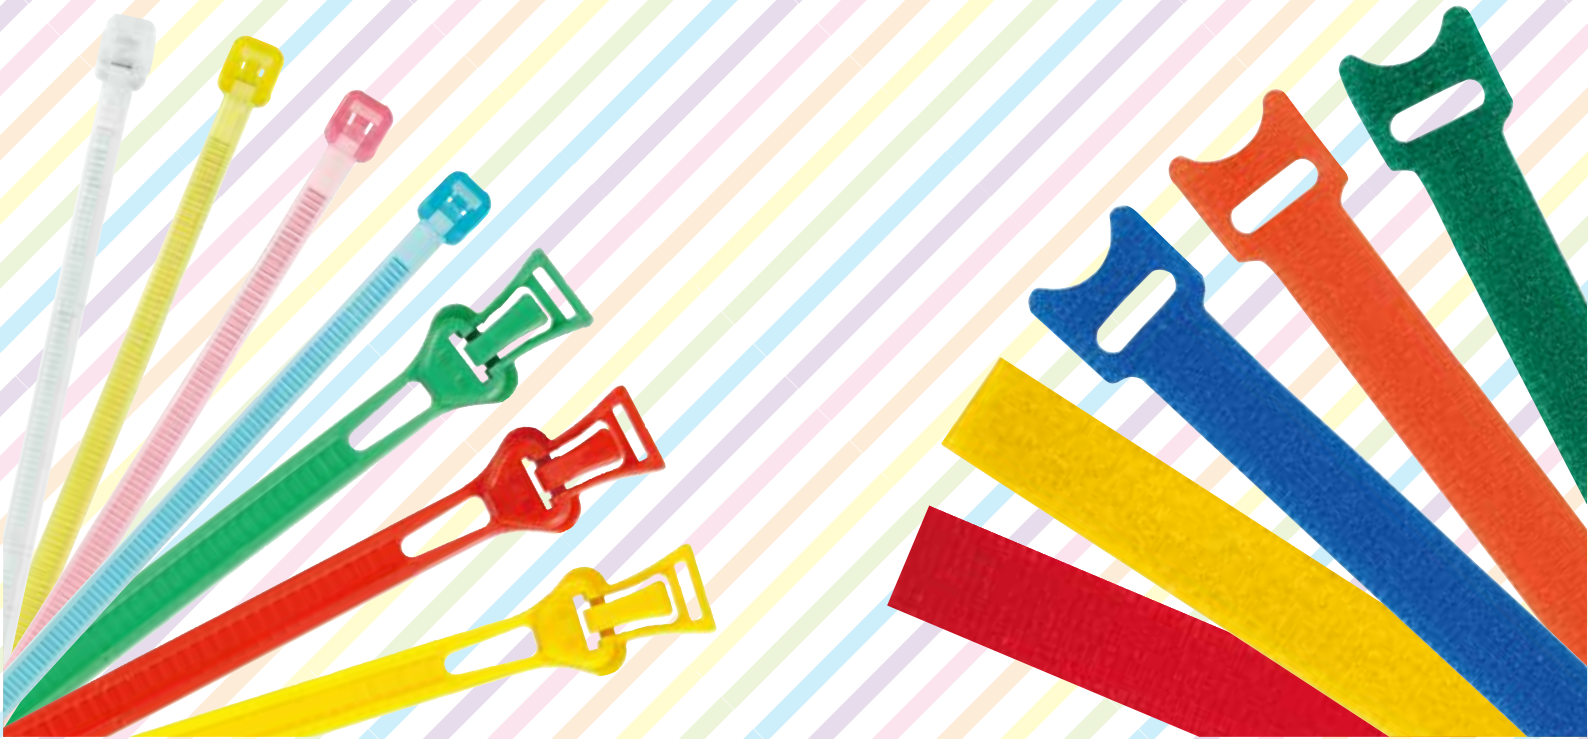

ELPA

Colorful
& Fun 🎵

Connect - Tie - Gather

@maki @maki

@maki@maki Convenient! Many places to use!

Ideas for places to use

Animal Tie

Tie up with cute animal shaped cable ties

- Length: 150mm (discussing the animal part)
- Width: 3.4mm
- Max. tying diameter: 38mm
- Material: 66 nylon
- Usage temp.: -40°C~85°C

Cute animal shape; can also be used as a name tag.

Cutely tie up the items around you!

Skeleton Tie

Clean and clear type

- Length: 150mm
- Width: 3.4mm
- Max. tying diameter: 38mm
- Material: Polypropylene
- Usage temp.: -40°C~85°C

Good for tying up, connecting, or as a key loop.

TUH-ST150(CL)

Assort

TUH-ST150(TK)

5 pcs

Glow

Glow in the dark

Magic Band®

Most basic cable tie; easily take apart

- Length: 150m
- Width: 13mm
- Material: Polypropylene (hook) Nylon (loop)