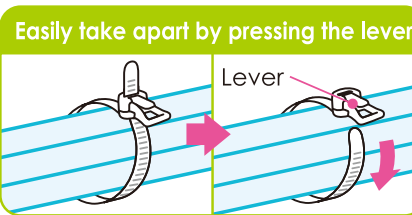

Tie up cords, but also
Easily use
for DIY projects!

Fun DIY with the "Tie-Up-Helpers!"

ELPA Web

Facebook

Youtube

ELPA 朝日電器株式会社

〒574-0053 大阪府大東市新田旭町4-10 <http://www.elpa.co.jp/>
www.elpa.co.jp/en/