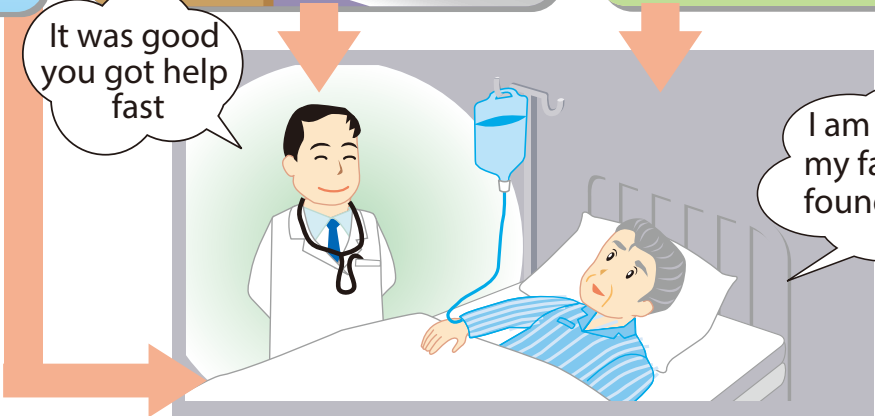

EWS-1004

Wireless Chime

Call Family Members in Case of Emergency

case 1.

Emergency in the restroom

case 2.

Emergency in the bedroom

case 3.

Emergency in the bathtub

Call family for help
Able to get to the hospital as soon as possible

<SPECIFICATION>

- Usage battery: <Receiver> AA Battery x3 (not included) <Waterproof transmitter>: AAA Battery x2 (not included)
- Battery life: <Receiver> Approx. 1 year (10 times/day) <Waterproof transmitter> 2 years (10 times /day)
- Volume: Approx. 70dB/50cm
- Usage distance: 50m
- Frequency : 313.625MHz(
- ID Code : 250,000 ways
- Usage temperature : 0°C~ 40°C