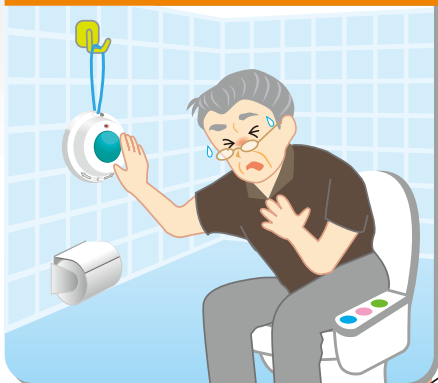

EWS-1004

Wireless Chime

Call Family Members in Case of Emergency

case 1.

Emergency in the restroom

case 2.

Emergency in the bedroom

case 3.

Emergency in the bathtub

Call family for help
Able to get to the hospital as soon as possible

<SPECIFICATION>

- Usage battery: <Receiver> AA Battery x3 (not included) <Waterproof transmitter>: AAA Battery x2 (not included)
- Battery life: <Receiver> Approx. 1 year (10 times/day) <Waterproof transmitter> 2 years (10 times /day)
- Volume: Approx. 70dB/50cm
- Usage distance: 50m
- Frequency : 313.625MHz(
- ID Code : 250,000 ways
- Usage temperature : 0°C~ 40°C