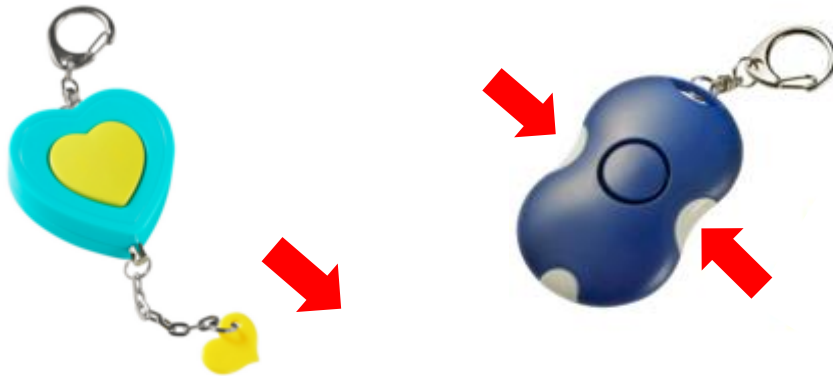

## Grip Type

### AKB-207

AKB-207(PK)

**volume**  
**95dB**

**LR44**  
**× 3**

**Pink /**  
**Blue**

- Alarm rings when gripping both sides
- Attachment accessory included

AKB-207(BL)

Battery : Alkaline Button Battery  
LR44 × 3 (For test use)

Battery Life (On 20°C): Approx. 20min  
(continuous alarm)

Volume : Approx. 95dB  
(within 1m, fresh batteries)

Size: Approx. W47xH75xD22(mm)

Weight : Approx. 32g (Battery, band incld.)

Accessory : Setting band

## How to Use?

- Attach it to your bag, or carry it with you when you go out
- Pull the charm on the bottom, or push the sides to ring the alarm

Youtube Video  
on How to Use

<https://youtu.be/CAlDKu1UfAE?t=31s>